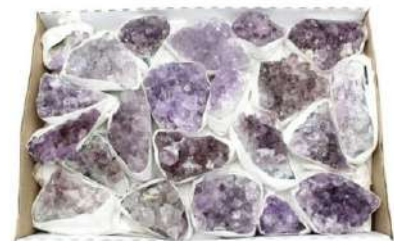

FLAT BOX WITH AMETHYST/CITRINE HEART

USD 60,00/KG

USD 70,00/KG

FLAT BOX WITH AMETHYST/CITRINE DRUSES

USD 12,00/KG

USD 8,00/KG USD

USD 6,00/KG

MINERAL ON WOOD STAND
FOR COLLECTION